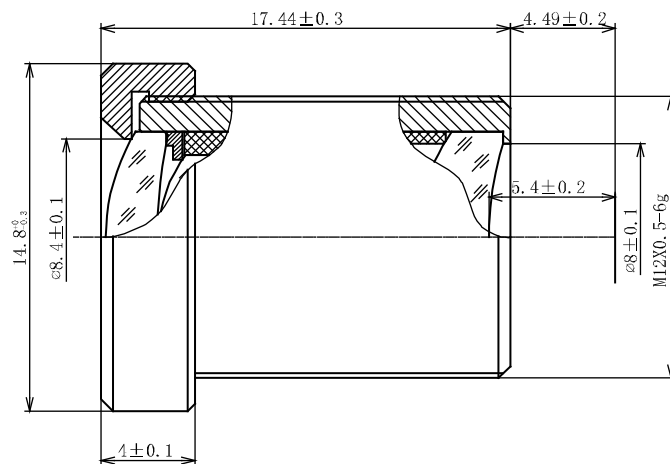

Lens Evetar M13B0818 F1.8 f8mm 1/3"

Order Numbers

- 2000035179** (without IR cut filter)
- 2000035180** (with IR cut filter)

Key Features

- S-mount lens with optimum price/performance ratio
- 1/3" lens with fixed focal length of 8.0 mm and fixed iris of f/1.8
- Available with IR cut filter (for color cameras) or without IR cut filter (for mono cameras)

Technical Specifications	
Image Circle	1/3"
Focal Length	8.0 mm
Aperture	f/1.8
Iris Type	fixed
MOD	200 mm
Resolution	MP
Angle of View (D / H / V)	45° / 35.5° / 26°
Back Focal Length	5.4 mm
Mount	M12x0.5-6g

(Dimensions in mm)