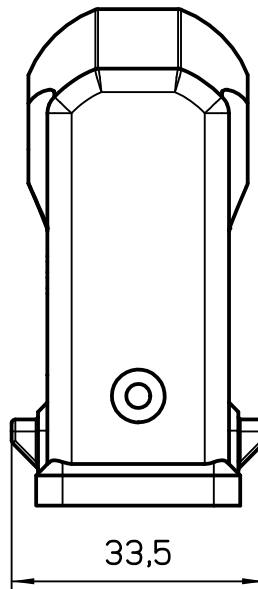

C

C

REV.	DATE	SIGNATURE

Dimensions in mm

Simplified representation with dimensions without tolerance

Original Size A4

Date 18/01/23

Sign. S.Diasparra

MKAW VA25

Metal hood, size "21.21", M25 side entry - W-TYPE

Scale 1:1