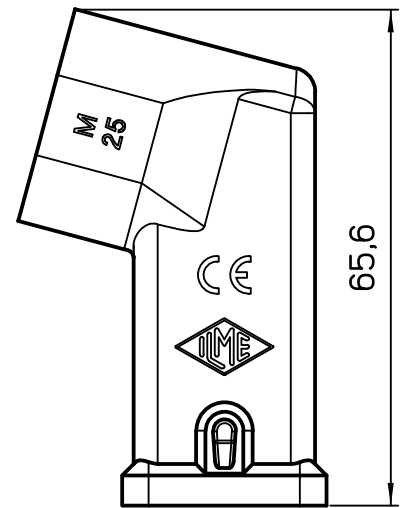

C

C

REV.	DATE	SIGNATURE

Dimensions in mm

Simplified representation with dimensions without tolerance

Original Size A4

Date 18/01/23

Sign. S.Diasparra

MKAW VA25

Metal hood, size "21.21", M25 side entry - W-TYPE

Scale 1:1