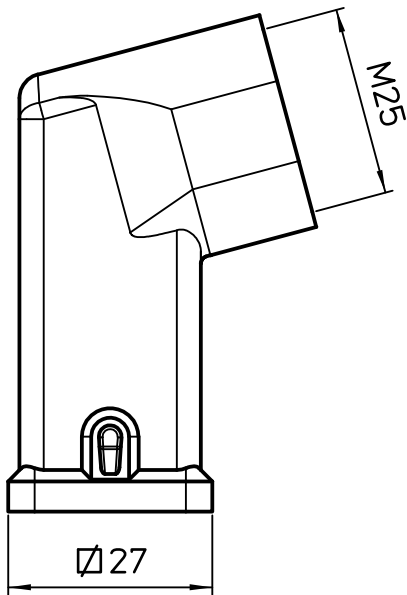

C

C

REV.	DATE	SIGNATURE

Dimensions in mm

Simplified representation with dimensions without tolerance

Original Size A4

Date 18/01/23

Sign. S.Diasparra

MKAW VA25

Metal hood, size "21.21", M25 side entry - W-TYPE

Scale 1:1