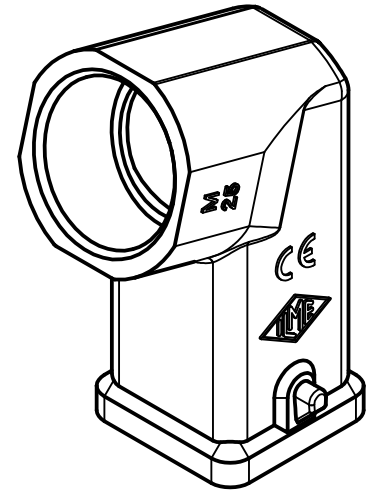

A

A

Diritti riservati All rights reserved

B

B